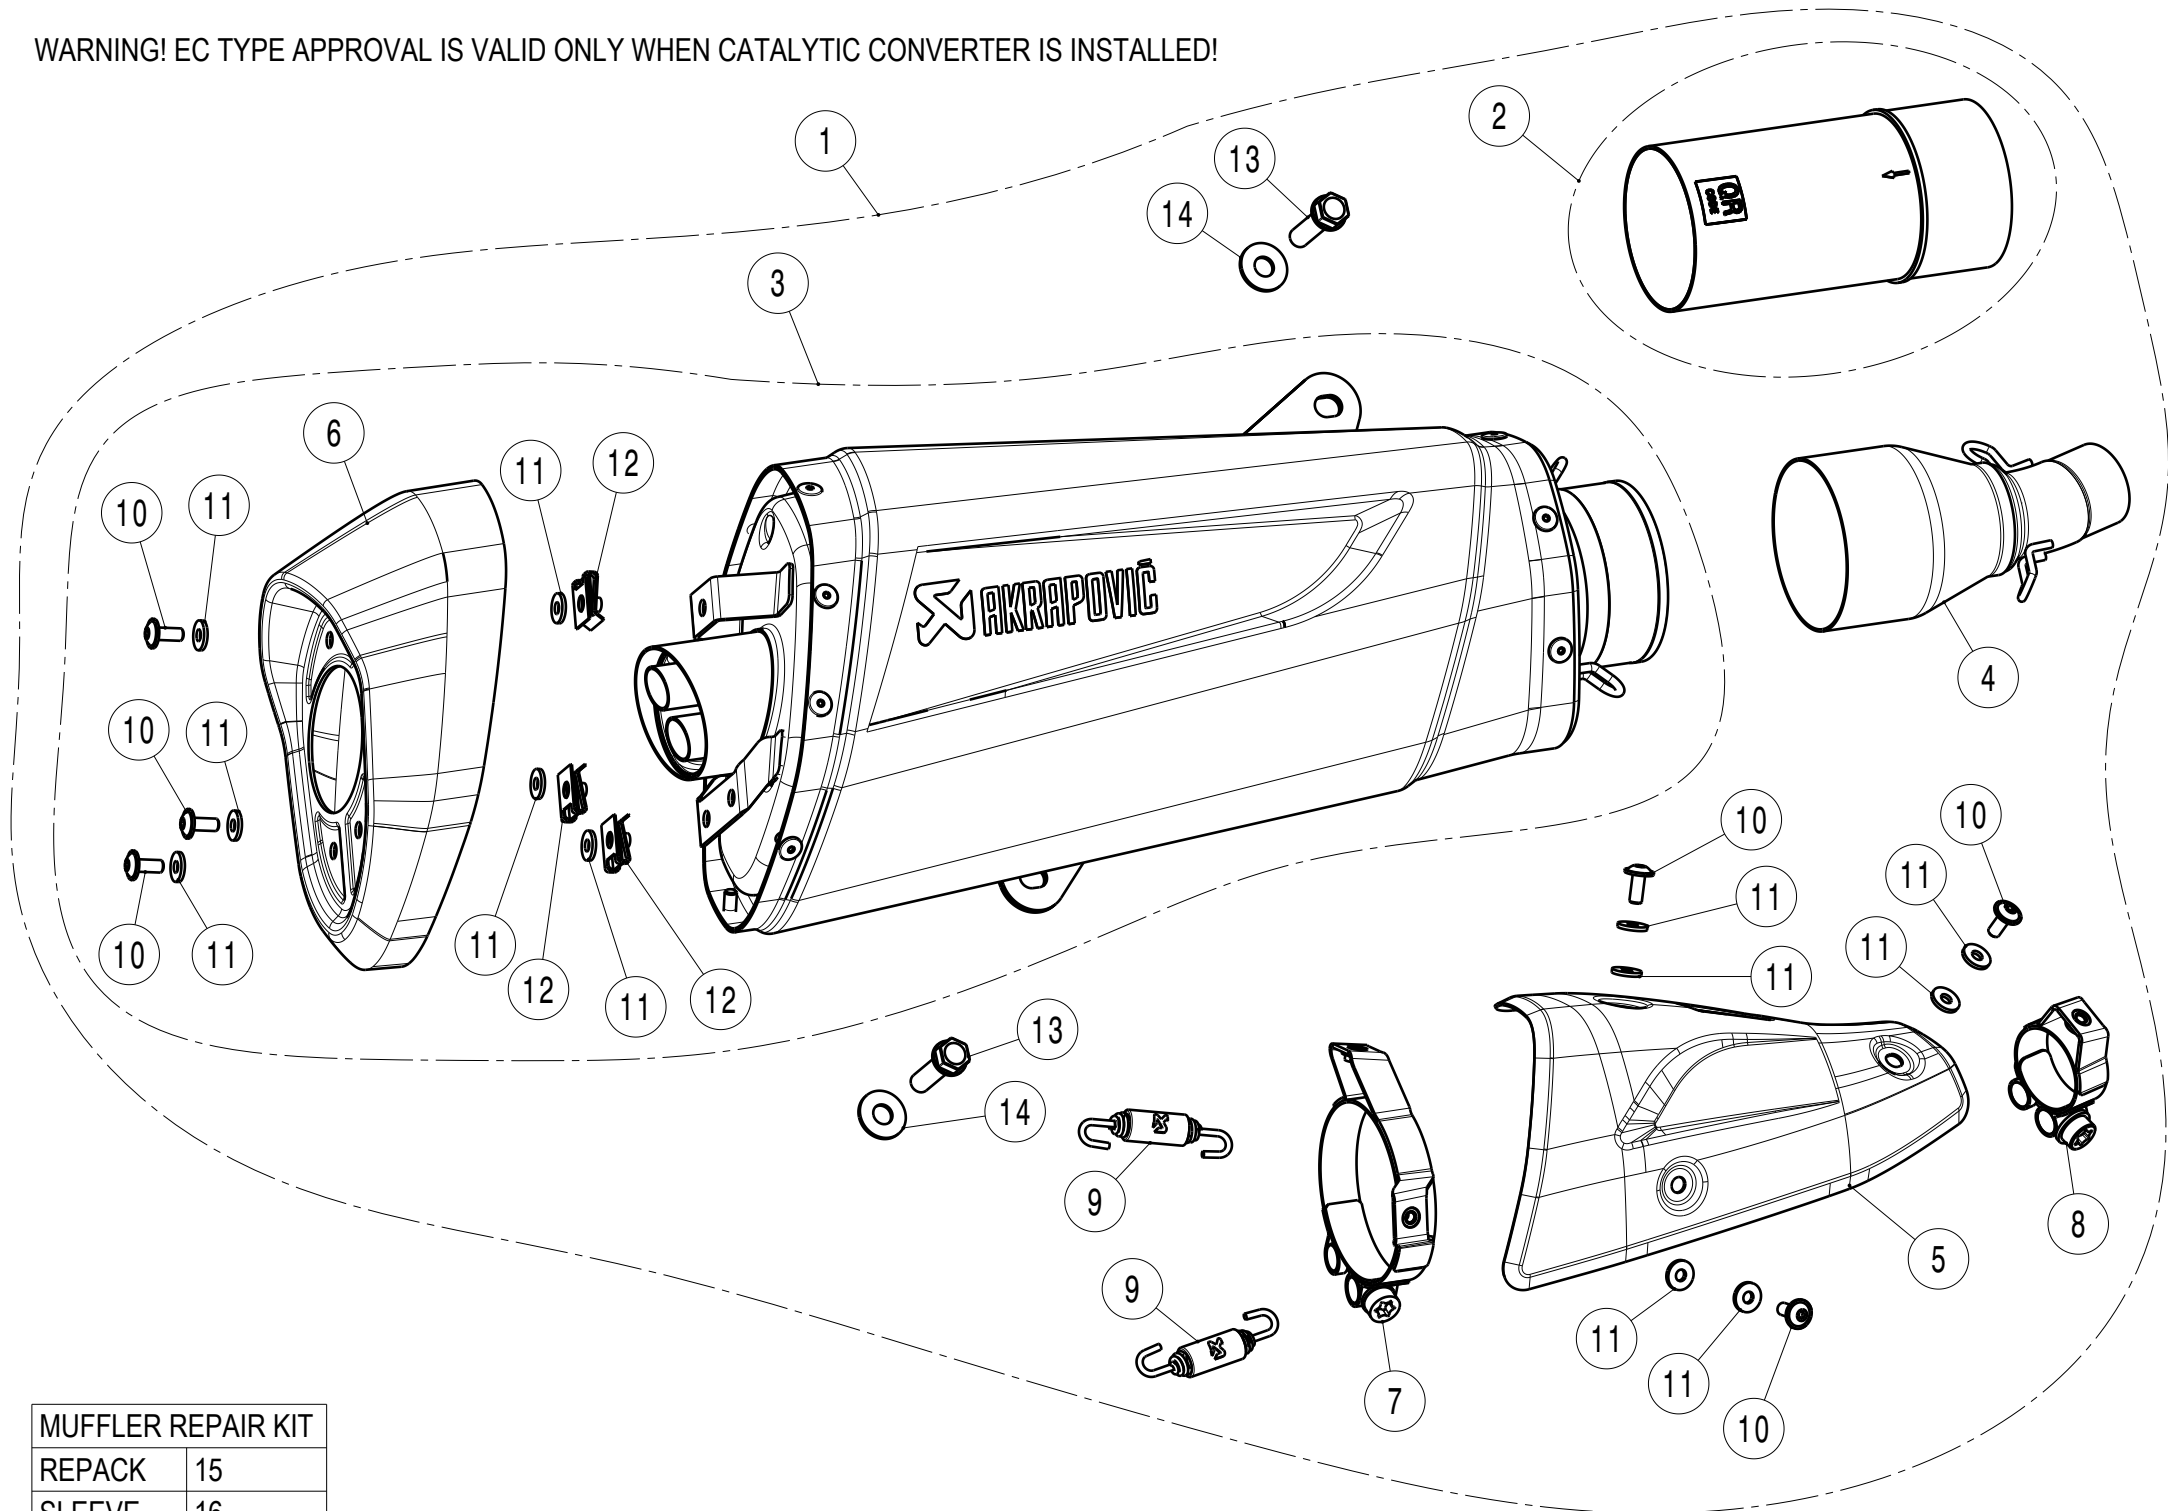

WARNING! EC TYPE APPROVAL IS VALID ONLY WHEN CATALYTIC CONVERTER IS INSTALLED!

MUFFLER REPAIR KIT	
REPACK	15
SLEEVE	16

No.	SalesCode	Description	Qty.
1	S-VE3SO10-HZDFBL	slip on system black	1
2	P-KAT-090	catalytic converter	1
3	M-HZDF00502SSBL	muffler	1
4	L-VE3SO3SS	link pipe SS	1
5	P-HSVE3SO2	heat shield CA	1
6	V-EC391	end cap	1
7	P-R177	clamp SS	1
8	P-R176	clamp SS	1
9	P-S2/1	spring	2
10	P-FB164	bolt	6
11	P-DRH2/BAR316	washer SS	12
12	P-FN1	nut	3
13	P-FB18	bolt	2
14	P-DR86	washer SS	2
15	P-RPCK284	muffler repack kit	1
16	P-RKS711ZDF369	muffler sleeve kit	1
17	V-TUV320	insert SS	1