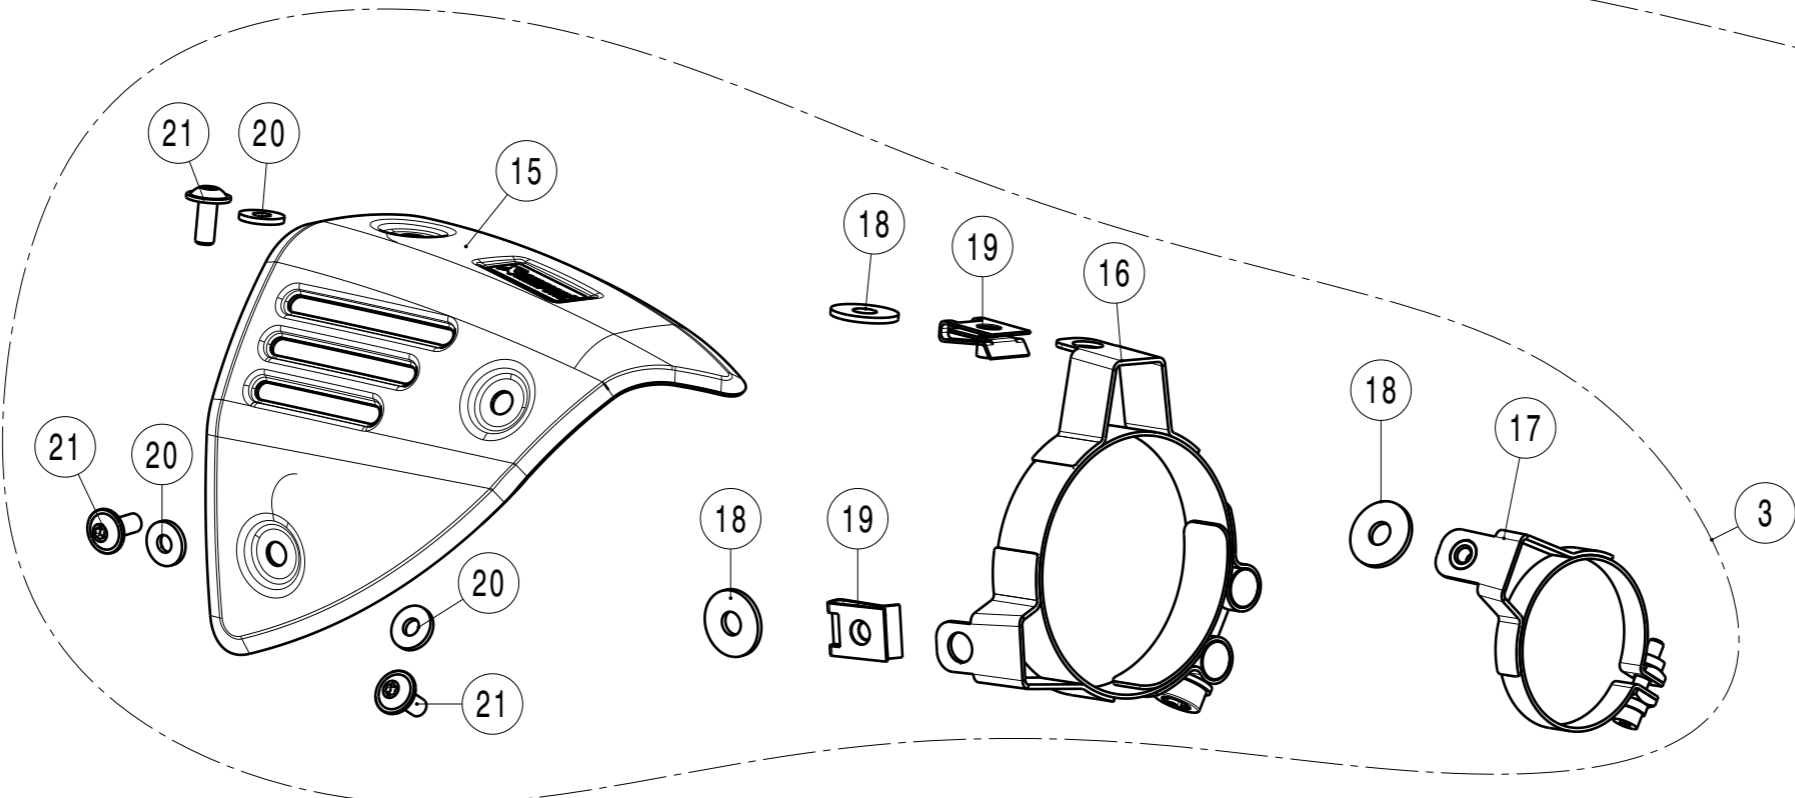

WARNING! EC TYPE APPROVAL IS VALID ONLY WHEN CATALYTIC CONVERTER IS INSTALLED!

MUFFLER REPAIR KITS	
REPACK	23
SLEEVE	24

No.	SalesCode	Description	Qty.
1	S-VE3SO9-HRSS	slip on system	1
2	P-KAT-051/1	catalytic converter (optional)	1
3	P-HSVE3SO1	heat shield CA (optional)	1
4	M-HR06802SS	muffler	1
5	L-VE3SO2SS	link pipe SS	1
6	P-TT45	belt TI for SS sleeve	2
7	V-EC347	end cap	1
8	P-S1	spring	2
9	P-DR43	bush AL	1
10	P-DR44	bush AL	1
11	P-DR4	washer SS	2
12	P-FB185	screw FE	1
13	P-FB172	screw FE	1
14	P-R52	clamp SS	1
15	P-HSVE3SO1/1	heat shield CA	1
16	P-R160	clamp SS	1
17	P-R159	clamp SS	1
18	P-DR3	washer SS	3
19	P-FN1	nut	2
20	P-DRH2/BAR316	washer SS	3
21	P-FB164	bolt	3
22	P-HST4ALMONO	sticker mono AL	1
23	P-RPCK239	repack kit	1
24	P-RKS642R350	muffler sleeve kit	1
25	V-TUV289	insert SS	1