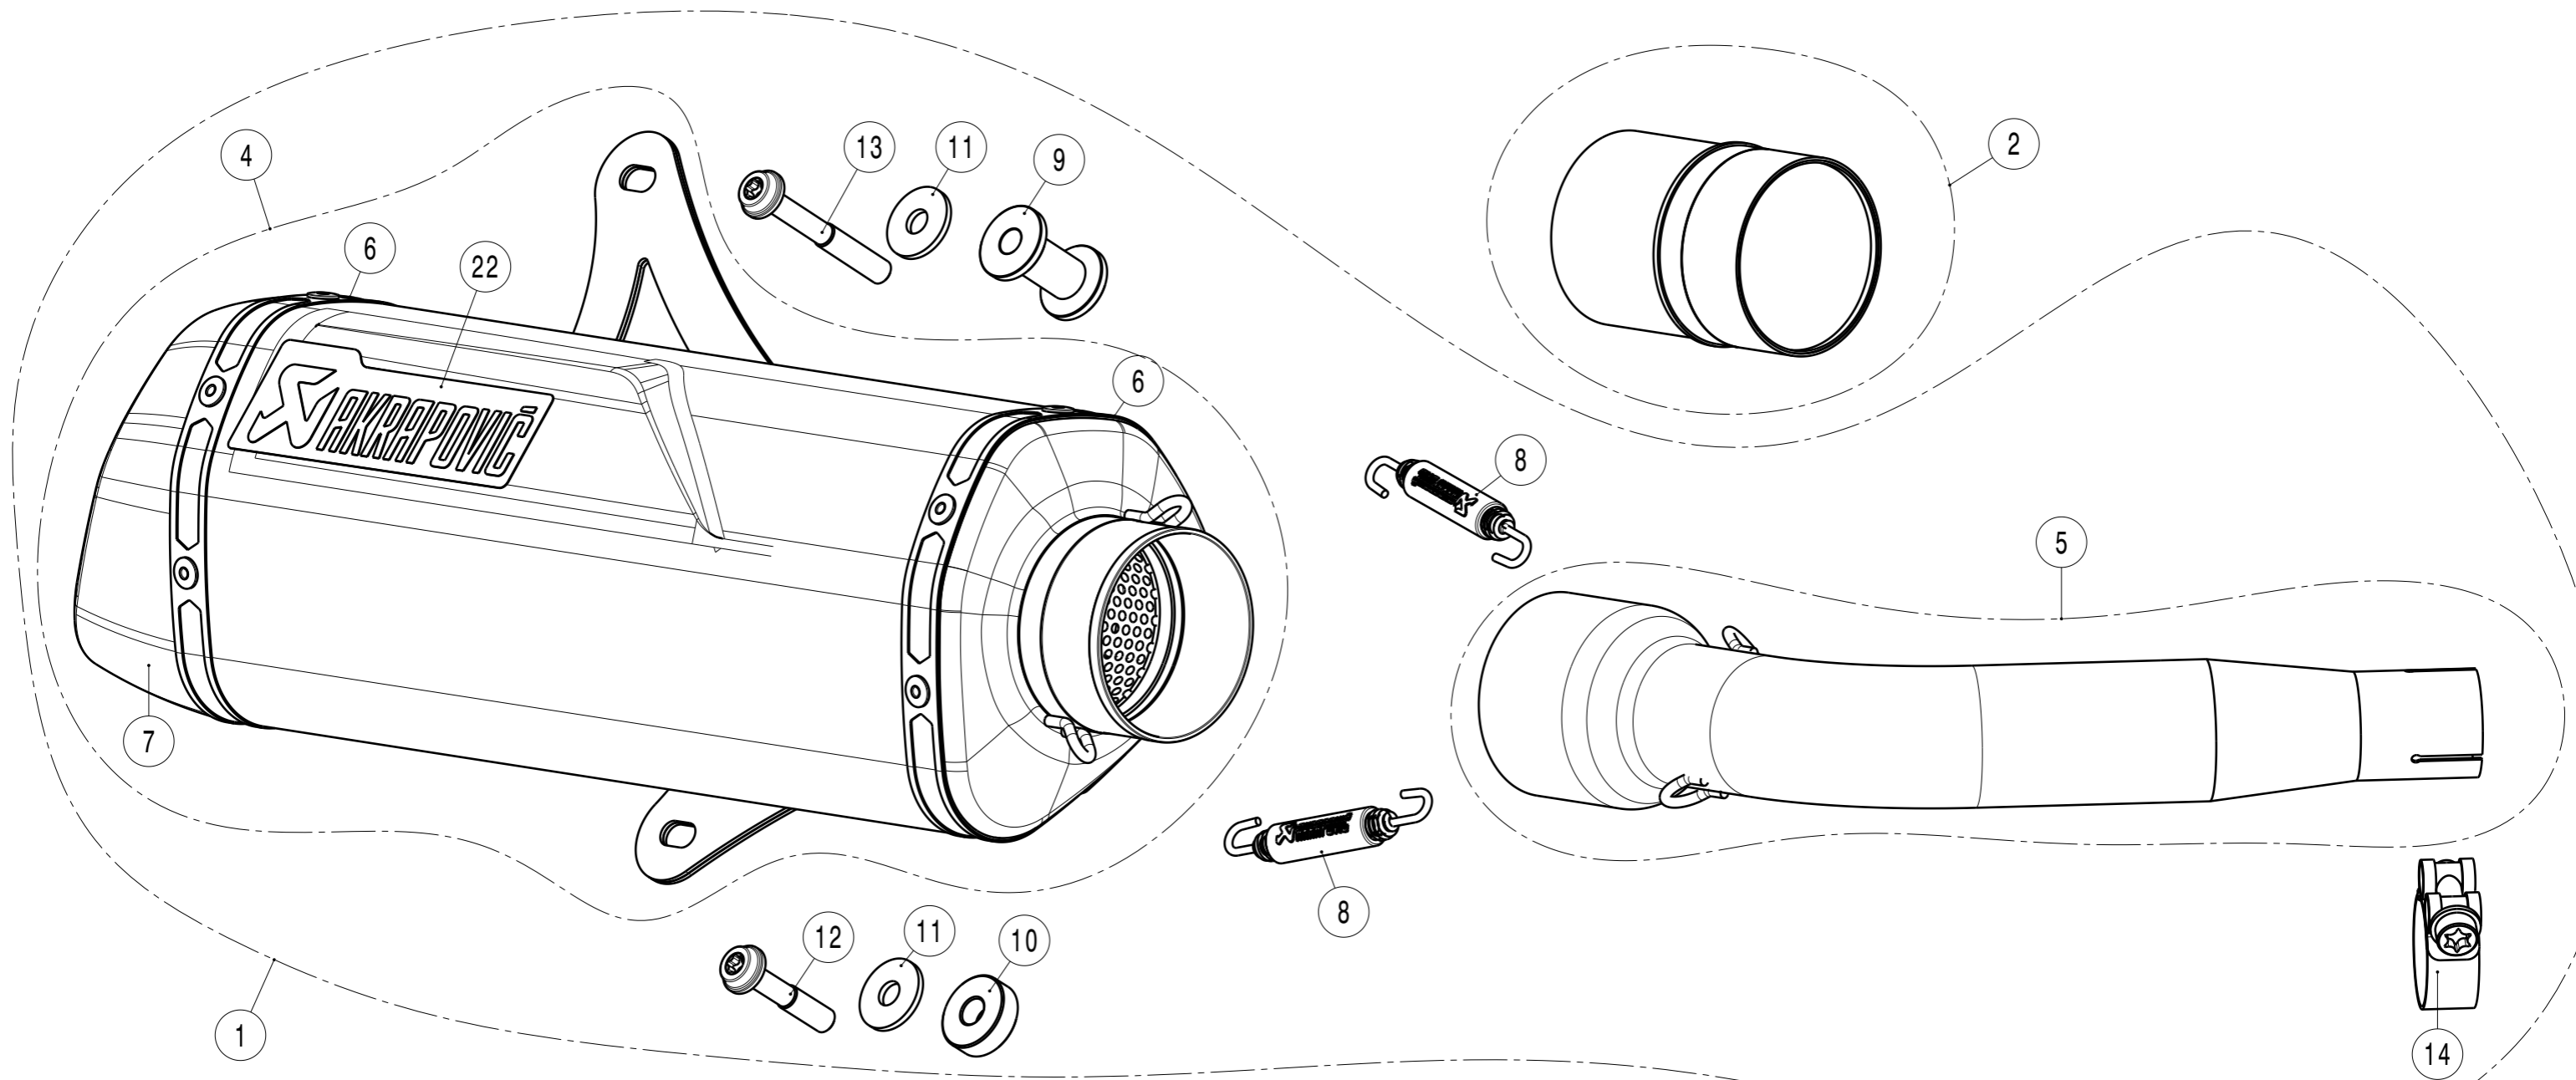

WARNING! EC TYPE APPROVAL IS VALID ONLY WHEN CATALYTIC CONVERTER IS INSTALLED!

MUFFLER REPAIR KITS	
REPACK	23
SLEEVE	24

No.	SalesCode	Description	Qty.
1	S-VE3SO9-HRSS	slip on system	1
2	P-KAT-051/1	catalytic converter (optional)	1
3	P-HSVE3SO1	heat shield CA (optional)	1
4	M-HR06802SS	muffler	1
5	L-VE3SO2SS	link pipe SS	1
6	P-TT45	belt TI for SS sleeve	2
7	V-EC347	end cap	1
8	P-S1	spring	2
9	P-DR43	bush AL	1
10	P-DR44	bush AL	1
11	P-DR4	washer SS	2
12	P-FB185	screw FE	1
13	P-FB172	screw FE	1
14	P-R52	clamp SS	1
15	P-HSVE3SO1/1	heat shield CA	1
16	P-R160	clamp SS	1
17	P-R159	clamp SS	1
18	P-DR3	washer SS	3
19	P-FN1	nut	2
20	P-DRH2/BAR316	washer SS	3
21	P-FB164	bolt	3
22	P-HST4ALMONO	sticker mono AL	1
23	P-RPCK239	repack kit	1
24	P-RKS642R350	muffler sleeve kit	1
25	V-TUV289	insert SS	1