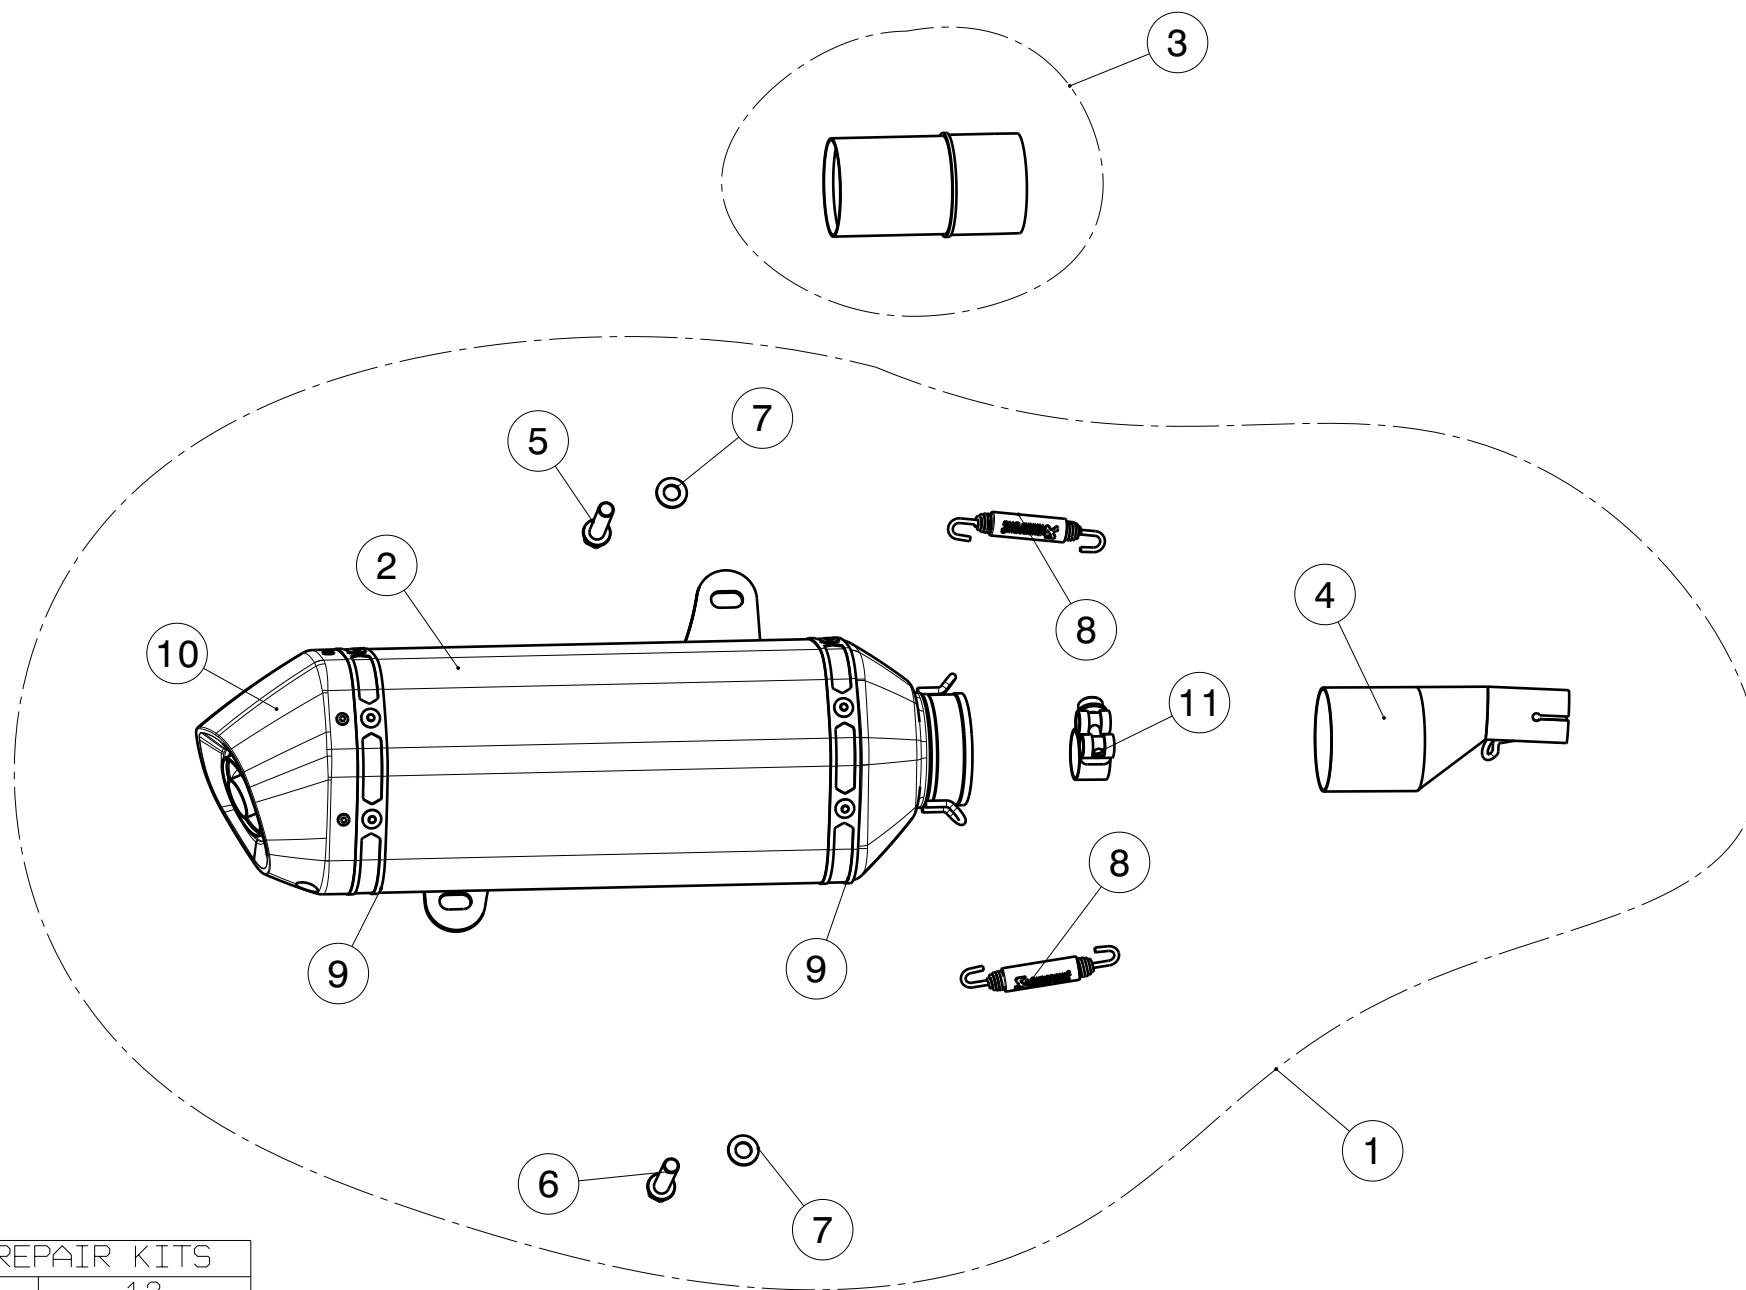

WARNING! EC TYPE APPROVAL IS VALID ONLY WHEN CATALYTIC CONVERTER IS INSTALLED!

MUFFLER REPAIR KITS	
REPACK	12
SLEEVE	13

No.	SalesCode	Description	Qty.
1	S-VE125SO1-HZBL	slip on system	1
2	M-HZ06802SSBL	muffler	1
3	P-KAT-067	catalytic converter	1
4	L-VE125SO1	link pipe SS	1
5	P-FB65	bolt	1
6	P-FB45	bolt	1
7	P-DR86	washer SS	2
8	P-S2/1	spring	2
9	P-TT67	belt TI for CA sleeve	2
10	V-EC305	end cap	1
11	P-R121	clamp ss	1
12	P-RPCK113	muffler repack kit	1
13	P-RKS565Z270	muffler sleeve kit	1
14	V-TUV239	noise insert SS	1