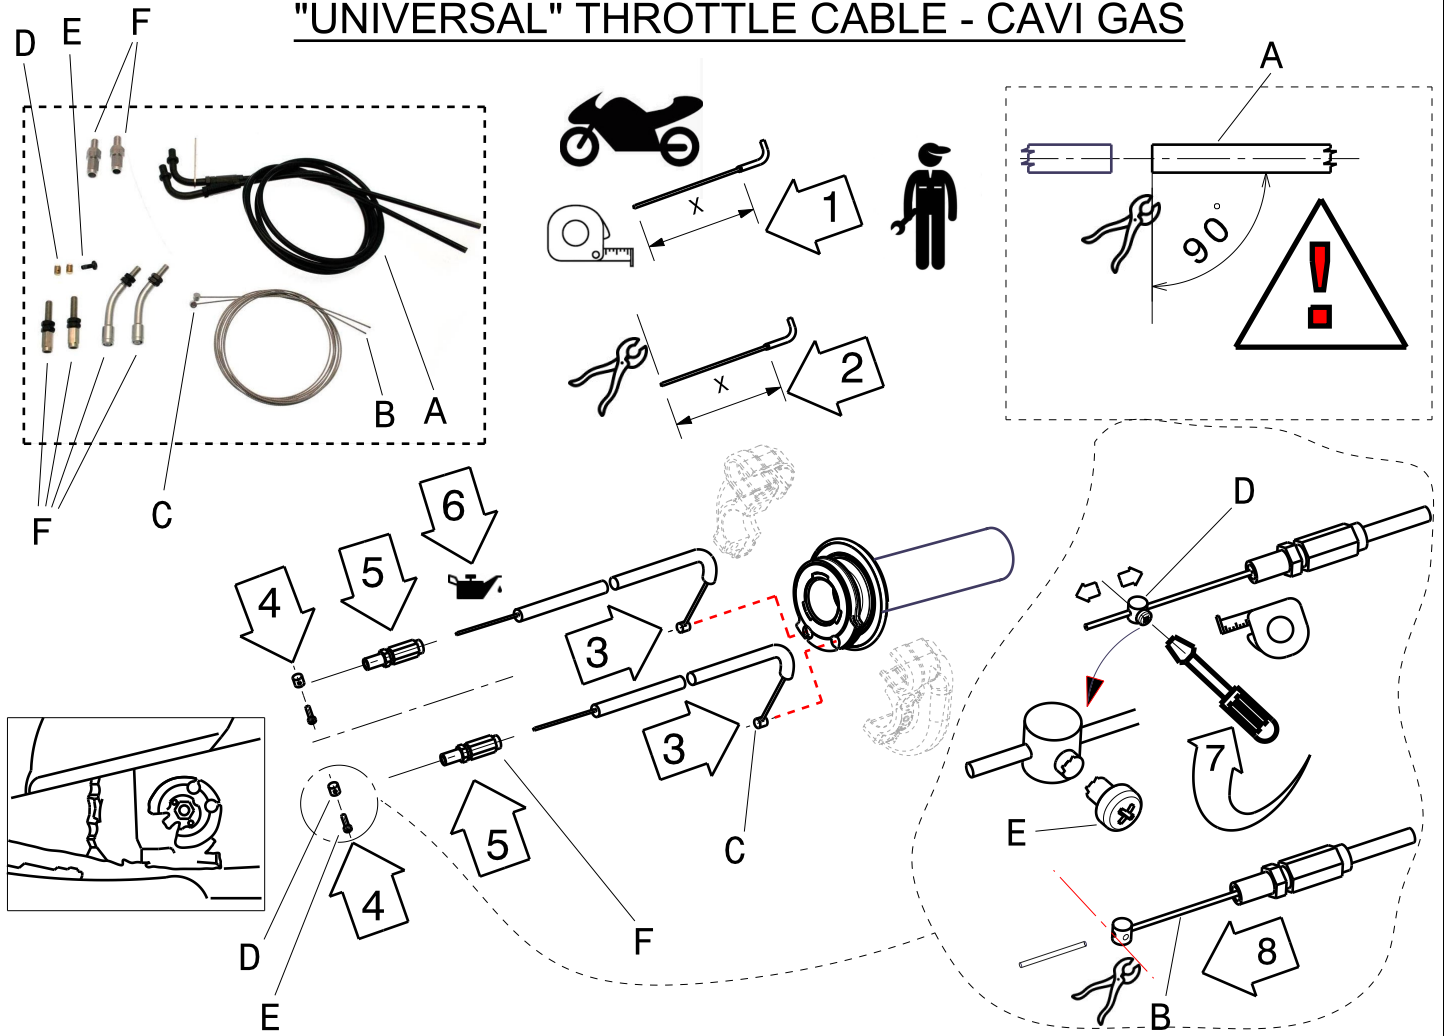

www.domino-group.com

Made in Italy

0033.69.00-0

"UNIVERSAL" THROTTLE CABLE - CAVI GAS

PLUG&PLAY