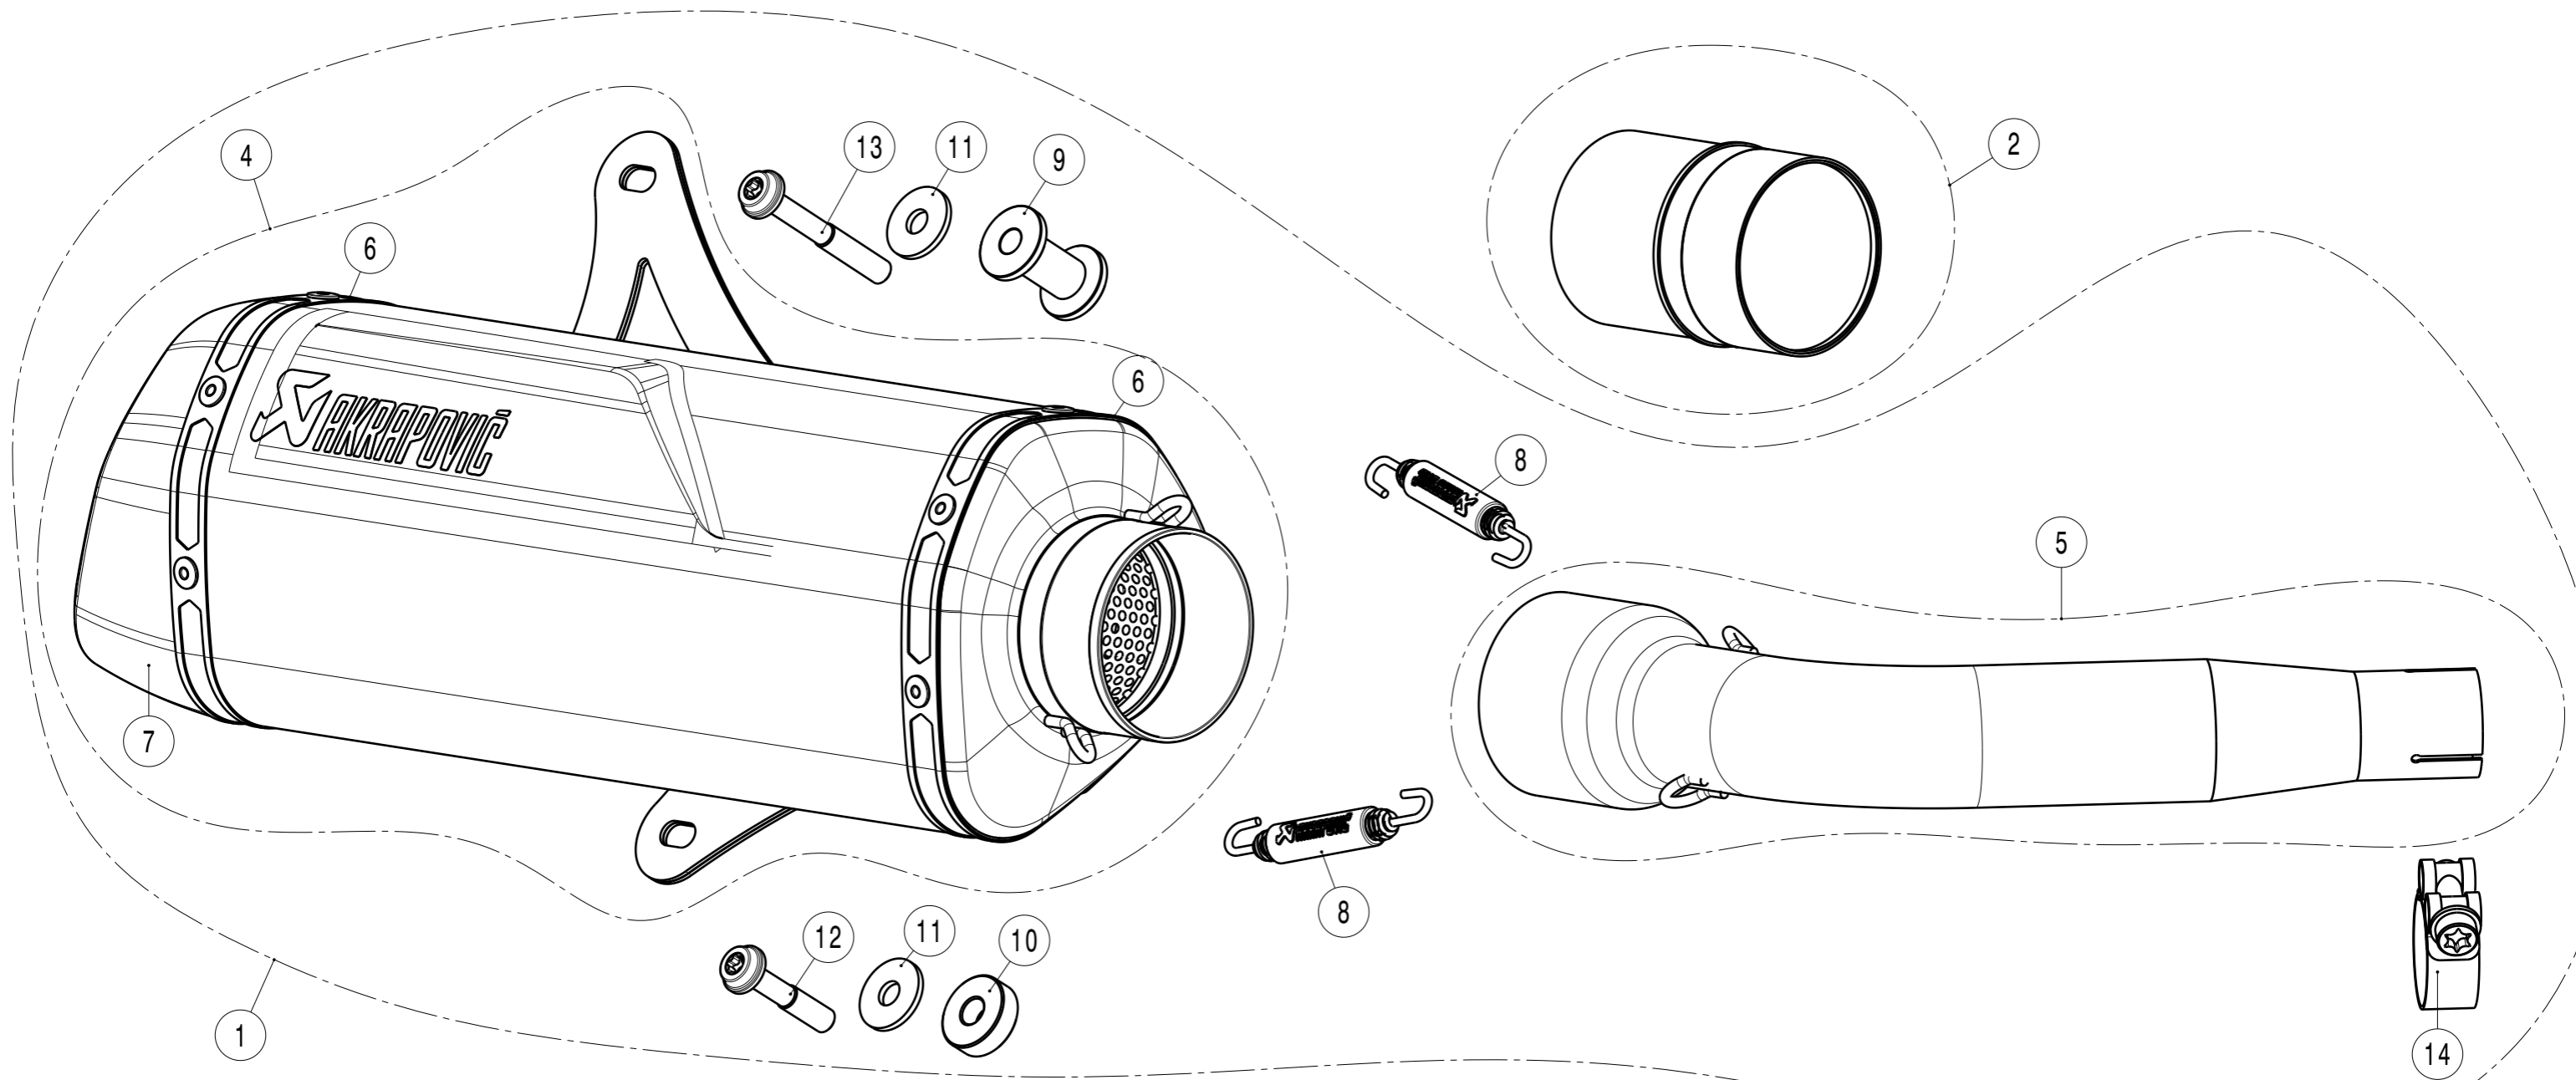

WARNING! EC TYPE APPROVAL IS VALID ONLY WHEN CATALYTIC CONVERTER IS INSTALLED!

MUFFLER REPAIR KITS	
REPACK	22
SLEEVE	23

No.	SalesCode	Description	Qty.
1	S-VE3SO9-HRSSBL	slip on system black	1
2	P-KAT-051/1	catalytic converter (optional)	1
3	P-HSVE3SO1	heat shield CA (optional)	1
4	M-HR06802SSBL	muffler	1
5	L-VE3SO2SS	link pipe SS	1
6	P-TT52/1	belt TI for SS sleeve	2
7	V-EC353	end cap	1
8	P-S1	spring	2
9	P-DR43	bush AL	1
10	P-DR44	bush AL	1
11	P-DR4	washer SS	2
12	P-FB185	screw FE	1
13	P-FB172	screw FE	1
14	P-R52	clamp SS	1
15	P-HSVE3SO1/1	heat shield CA	1
16	P-R160	clamp SS	1
17	P-R159	clamp SS	1
18	P-DR3	washer SS	3
19	P-FN1	nut	2
20	P-DRH2/BAR316	washer SS	3
21	P-FB164	bolt	3
22	P-RPCK239	repack kit	1
23	P-RKS643R350	muffler sleeve kit	1
24	V-TUV289	insert SS	1