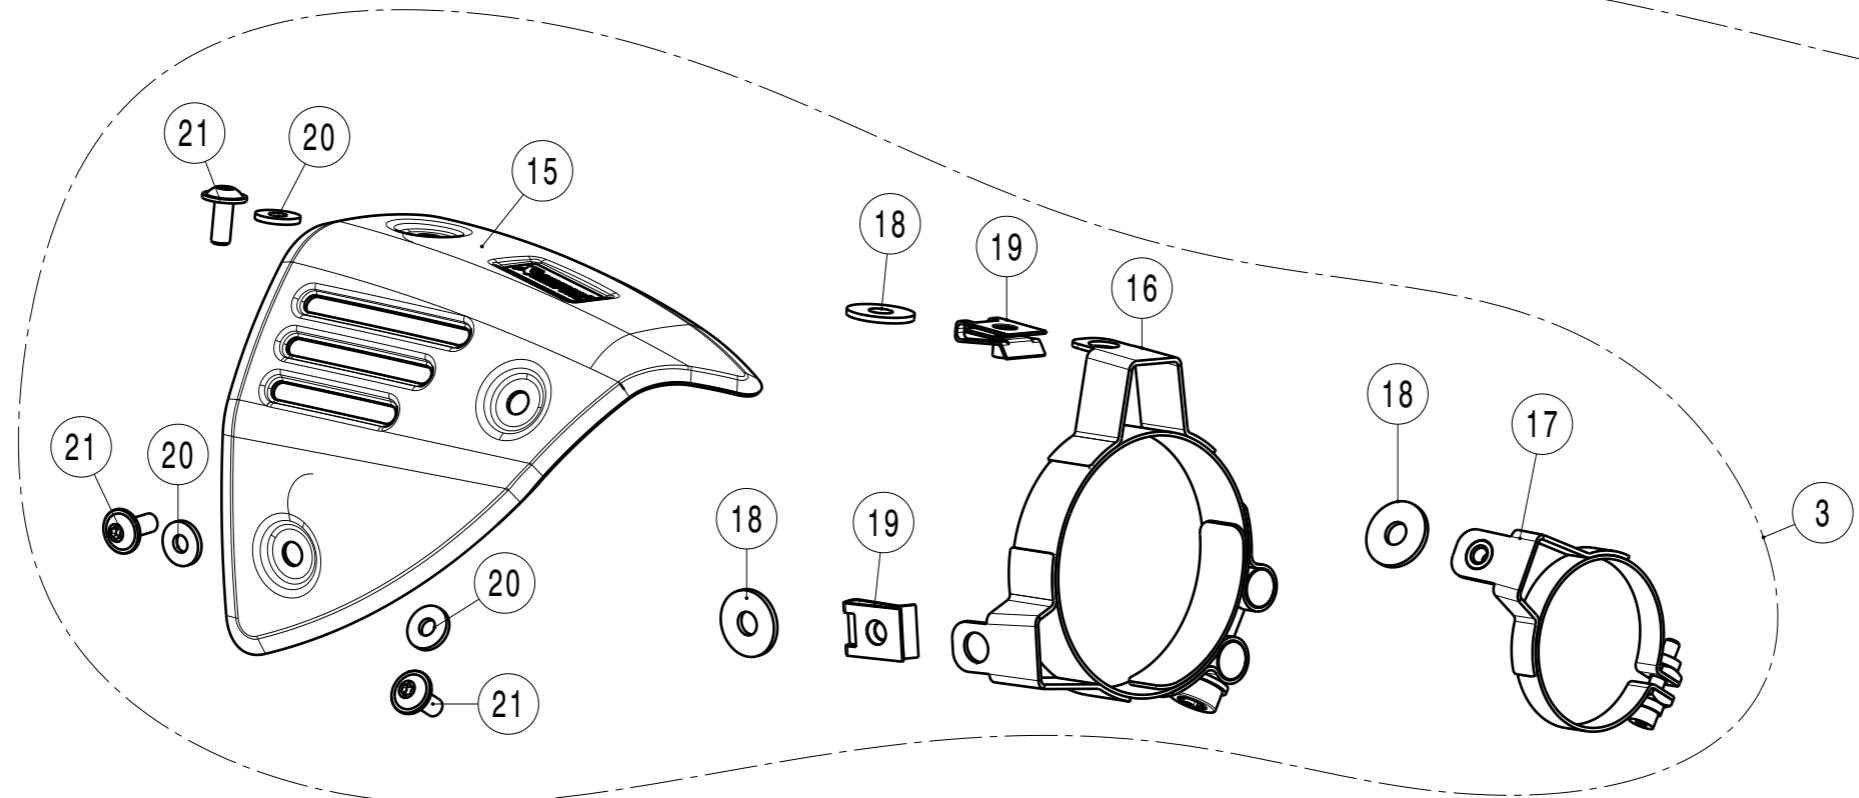

WARNING! EC TYPE APPROVAL IS VALID ONLY WHEN CATALYTIC CONVERTER IS INSTALLED!

MUFFLER REPAIR KITS	
REPACK	22
SLEEVE	23

No.	SalesCode	Description	Qty.
1	S-VE3SO9-HRSSBL	slip on system black	1
2	P-KAT-051/1	catalytic converter (optional)	1
3	P-HSVE3SO1	heat shield CA (optional)	1
4	M-HR06802SSBL	muffler	1
5	L-VE3SO2SS	link pipe SS	1
6	P-TT52/1	belt TI for SS sleeve	2
7	V-EC353	end cap	1
8	P-S1	spring	2
9	P-DR43	bush AL	1
10	P-DR44	bush AL	1
11	P-DR4	washer SS	2
12	P-FB185	screw FE	1
13	P-FB172	screw FE	1
14	P-R52	clamp SS	1
15	P-HSVE3SO1/1	heat shield CA	1
16	P-R160	clamp SS	1
17	P-R159	clamp SS	1
18	P-DR3	washer SS	3
19	P-FN1	nut	2
20	P-DRH2/BAR316	washer SS	3
21	P-FB164	bolt	3
22	P-RPCK239	repack kit	1
23	P-RKS643R350	muffler sleeve kit	1
24	V-TUV289	insert SS	1