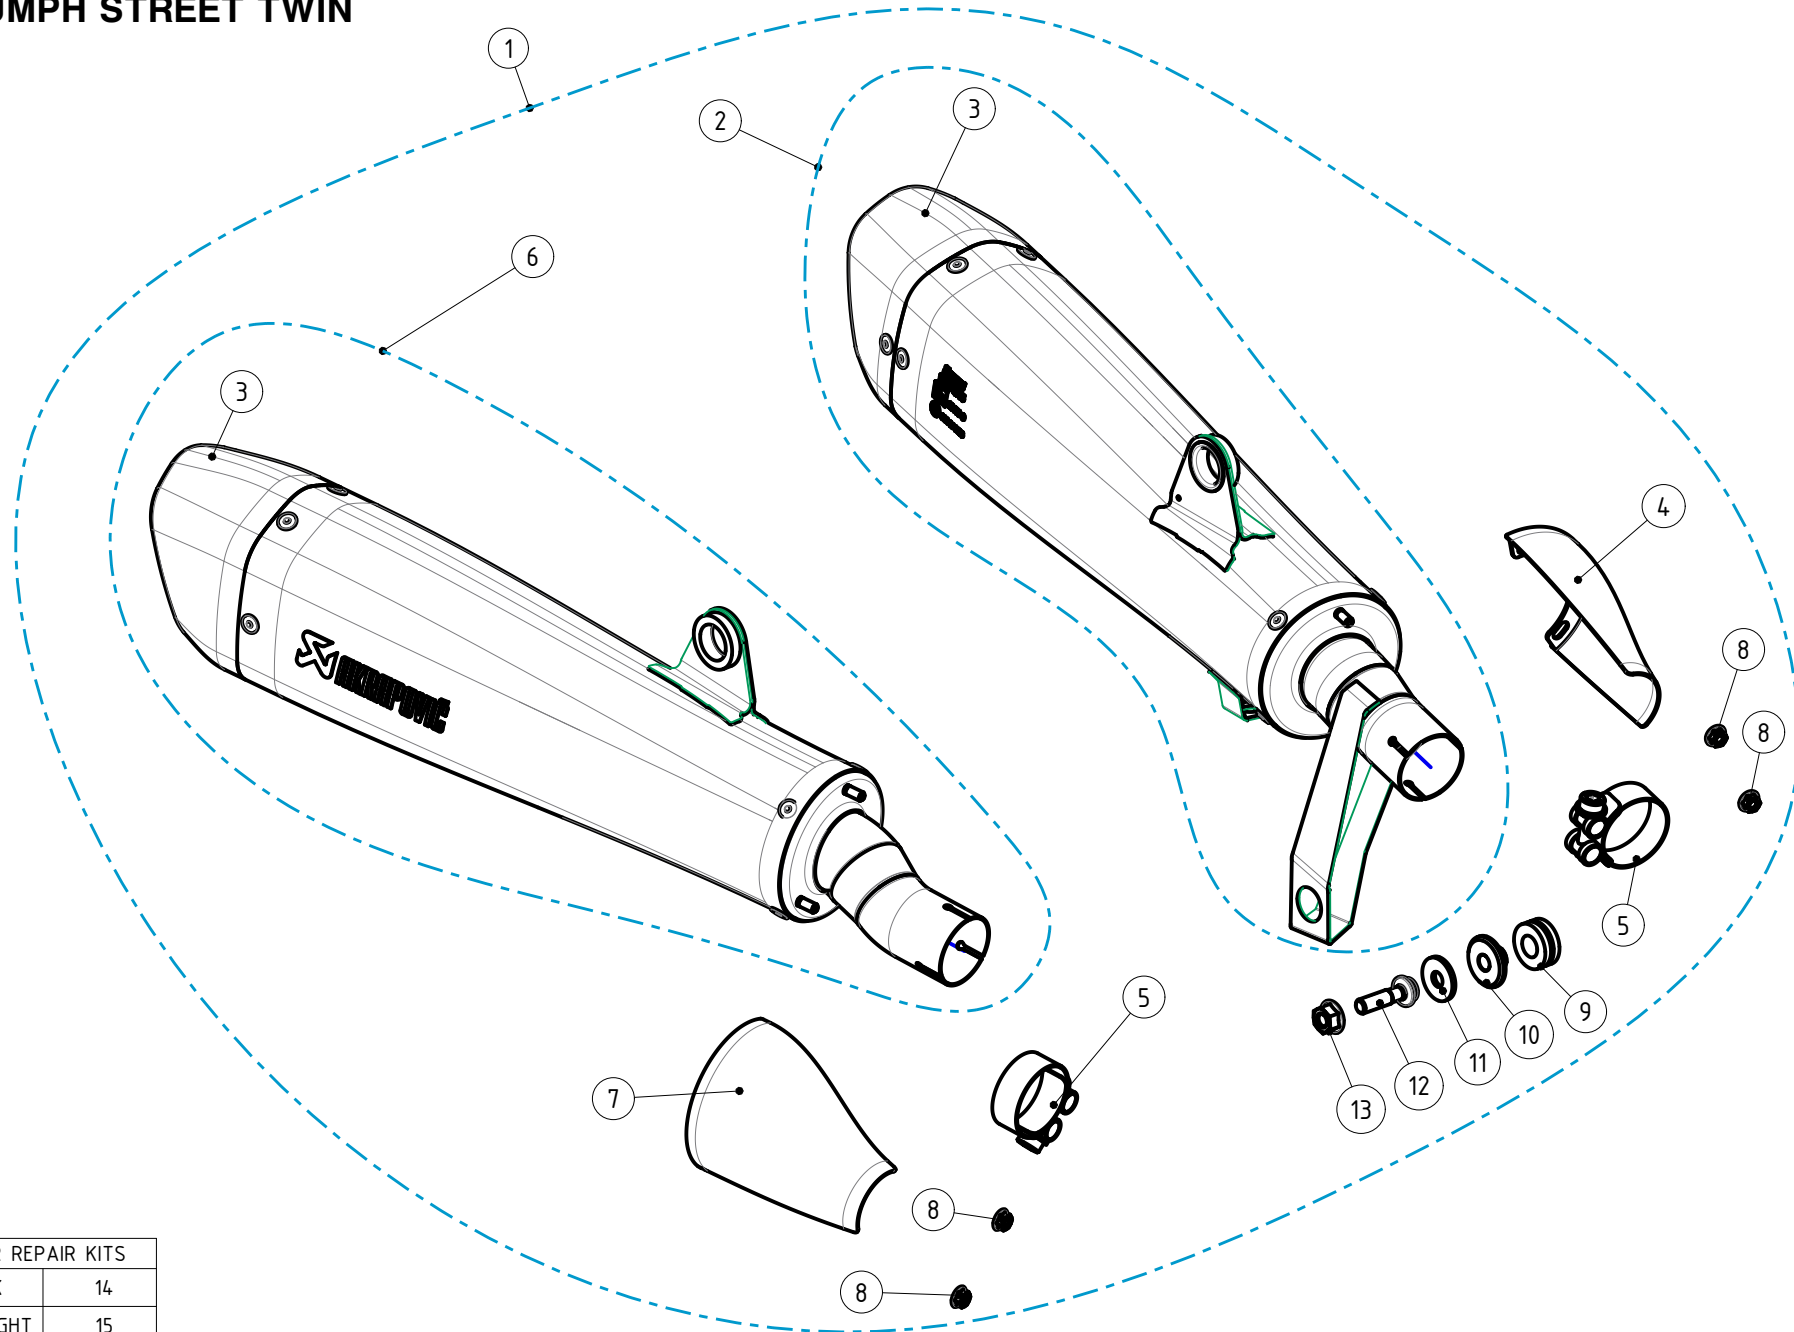

# Slip-ON line / EC Type approval

## TRIUMPH STREET TWIN

MUFFLER REPAIR KITS	
REPACK	14
SLEEVE RIGHT	15
SLEEVE LEFT	16

REVISION	DATE OF REVISION:
0	

No.	SalesCode	Description	Qty.
1	S-T9SO2-HCQTBL	slip on system	1
2	M-HCQ00501LTBL/1	muffler	1
3	V-EC346	end cap	2
4	P-HST9SO1L	heat shield black	1
5	P-R53	clamp ss	2
6	M-HCQ00501RTBL/1	muffler	1
7	P-HST9SO1R	heat shield black	1
8	P-FN22	nut SS	4
9	P-GUV003	rubber insert	1
10	P-DR37	spacer bushe AL	1
11	P-DR4	washer SS	1
12	P-FB167	bolt	1
13	P-FN4	nut	1
14	P-RPCK238	muffler repack kit	1
15	P-RKS668CQ363	muffler sleeve kit	1
16	P-RKS669CQ363	muffler sleeve kit	1
17	V-TUV283	insert	2